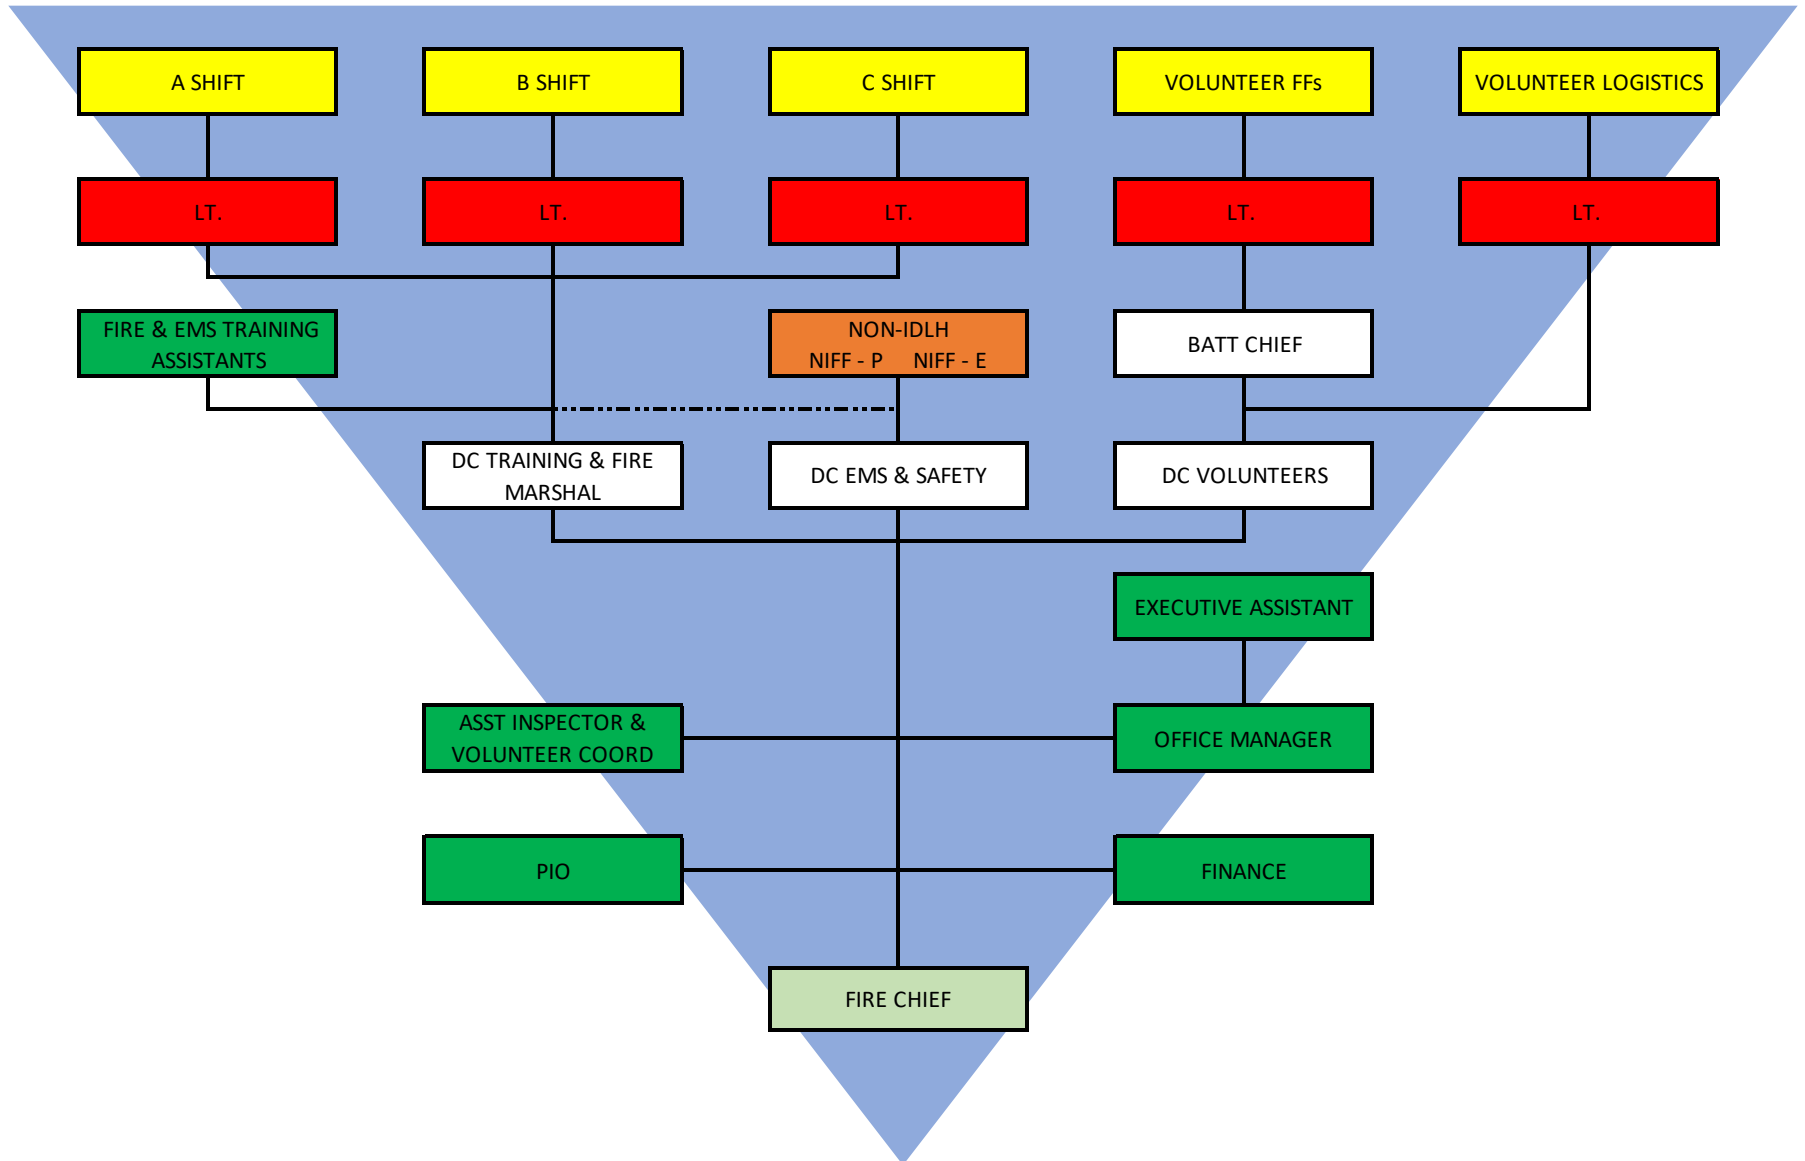

SRFPD ORGANIZATIONAL CHART

This organizational chart is based upon the servant leadership philosophy

SRFPD LINE PERSONNEL LIST

A Shift
Ahlers
Booth
Liebig
Lt. DuBois

B Shift
Dietz
Gandara
Green
Lt. Heuer

C Shift
Chaffeur
Kriek
Mathews
Lt. Anderson

Radio IDs -

- C43 - Chief Pricher
- 4302 - D/C Marks
- 4303 - D/C Bautista
- 4304 - D/C Greenup
- 4308 - B/C Greisen
- 4320 - Lt Heuer
- 4321 - Lt Anderson
- 4322 - Lt DuBois
- 4357 - Chaplain Freimuth
- 4360 - PIO Heath